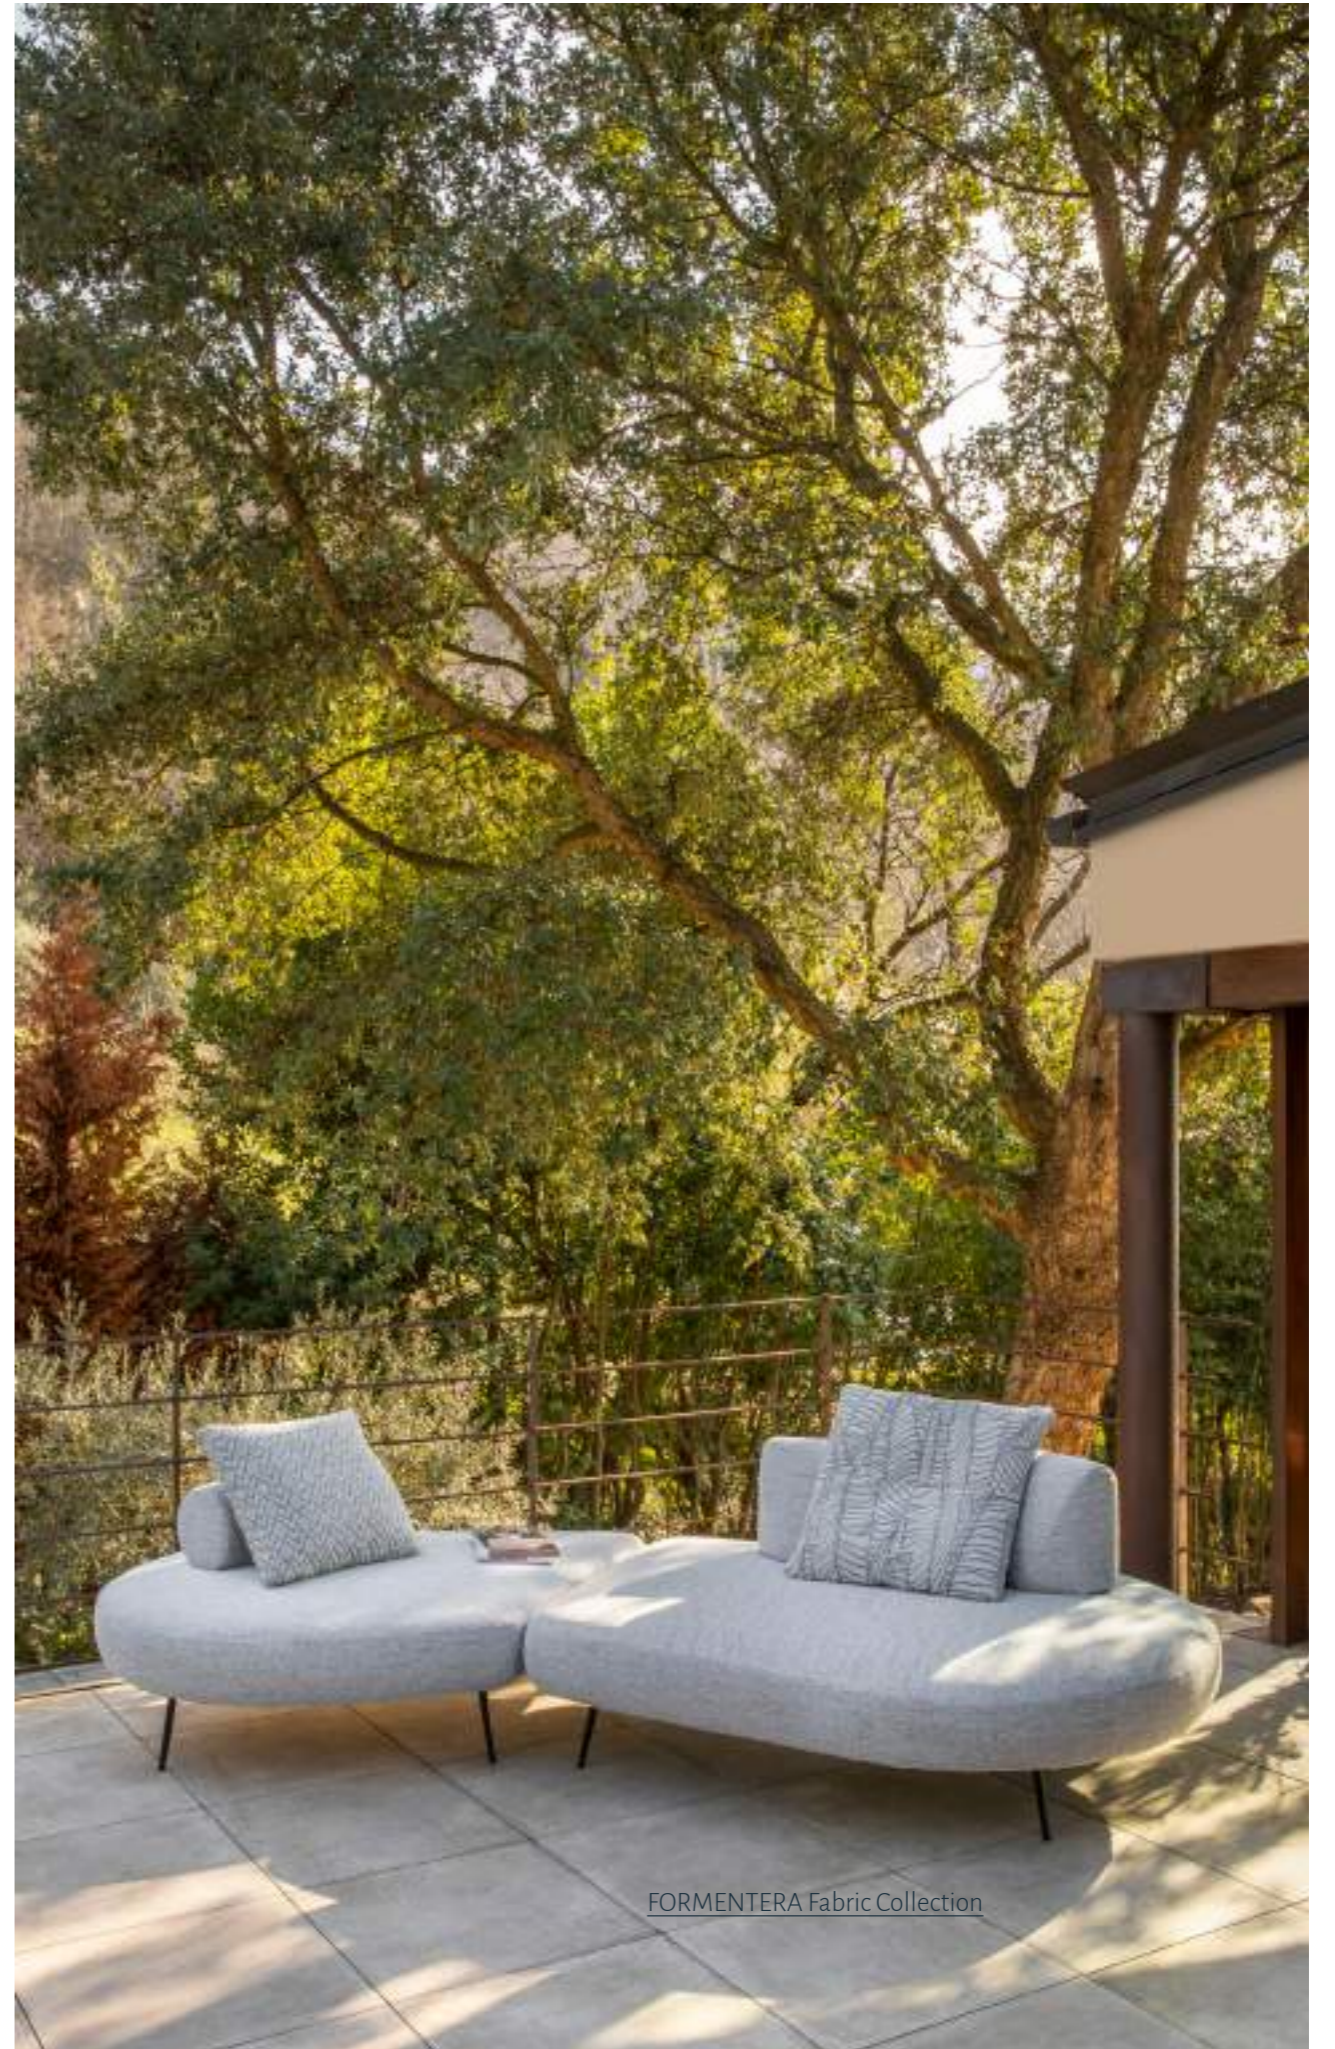

FORMENTERA Fabric Collection