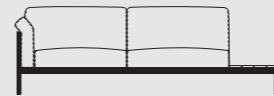

pag.41

APP

studiolucianobertoncini 2024

pag. 42

APP001
sofa
225 x 90 x Hs 40 cm

APP002
sofa
190 x 90 x Hs 40 cm

APP003
armchair
95 x 90 x Hs 40 cm

APP004
left end with right side table
223 x 90 x Hs 40 cm