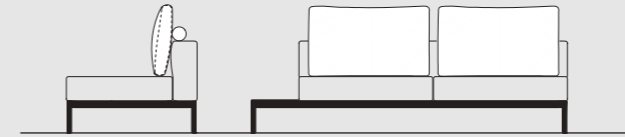

Tavolino integrato in alluminio, verniciato nello stesso colore della struttura
Side table in aluminum, powder-coated in the same color as the frame

Tavolino integrato in doghe di legno
Side table with wooden planks

Alluminio verniciato a polveri / Powder-coated aluminum

altri colori RAL disponibili su richiesta con un sovrapprezzo del 10% / other RAL colors available on request with a 10% surcharge