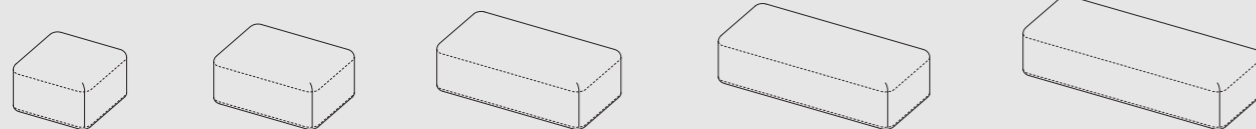

All **WOW Italy** sofas are completely removable.

MODULOR

pag. 4

2016 > 2024

SEDUTE / SEATS

MOD001
seat
65x65xHs38 cm

MOD002
seat
90x65xHs38 cm

MOD003
seat
130x65xHs38 cm