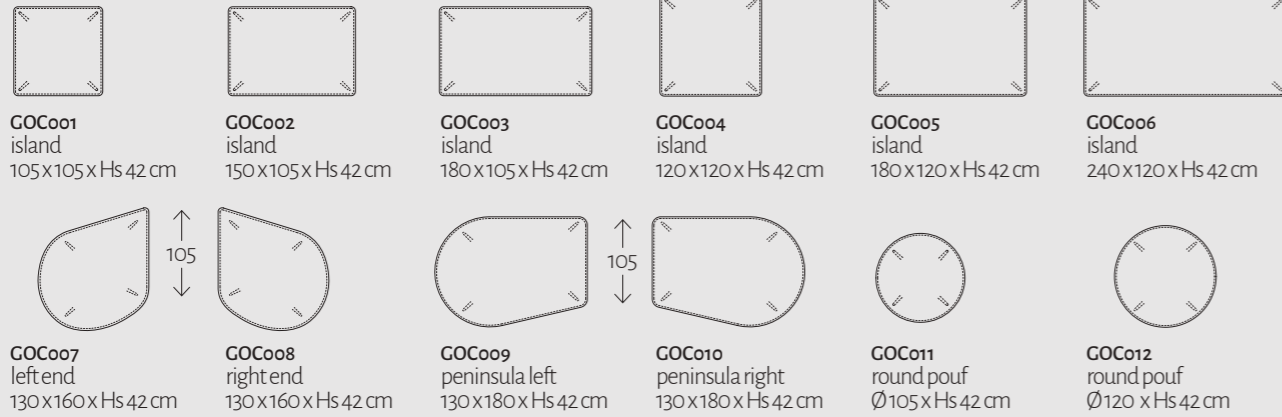

GOCA

2023

pag. 98