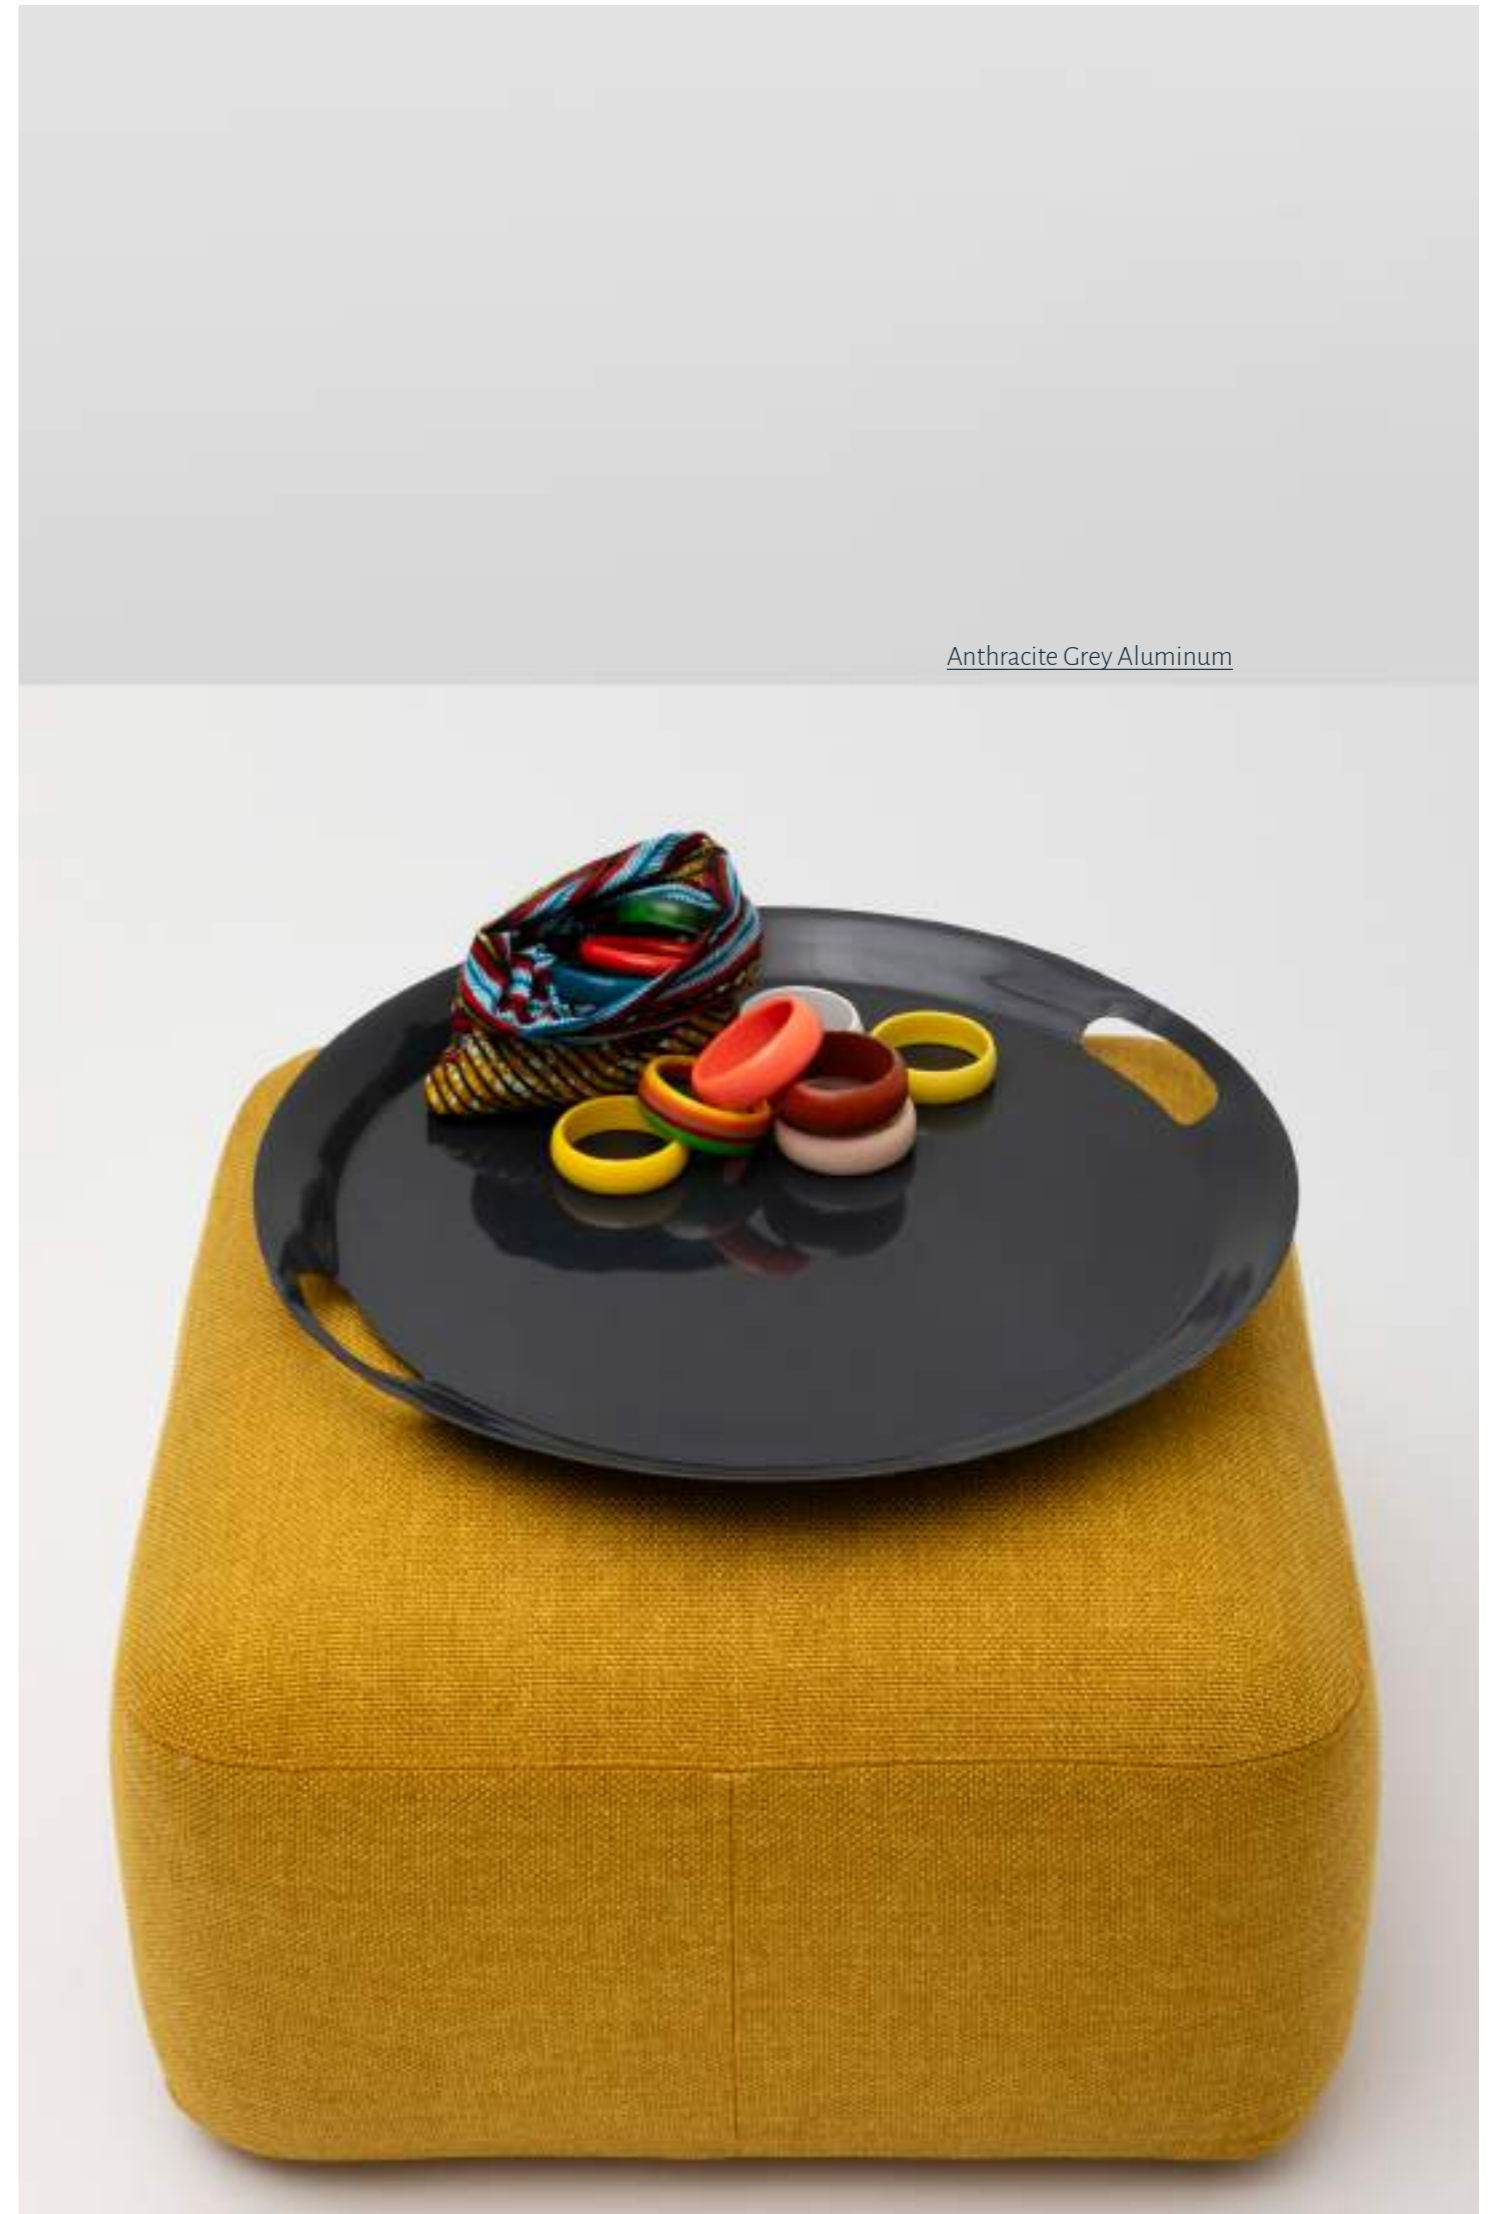

WOWs pouf

2024

130

DISCO large tray

studiolucianobertoncini 2024

Anthracite Grey Aluminum

DISCO large tray

Cream White Aluminum