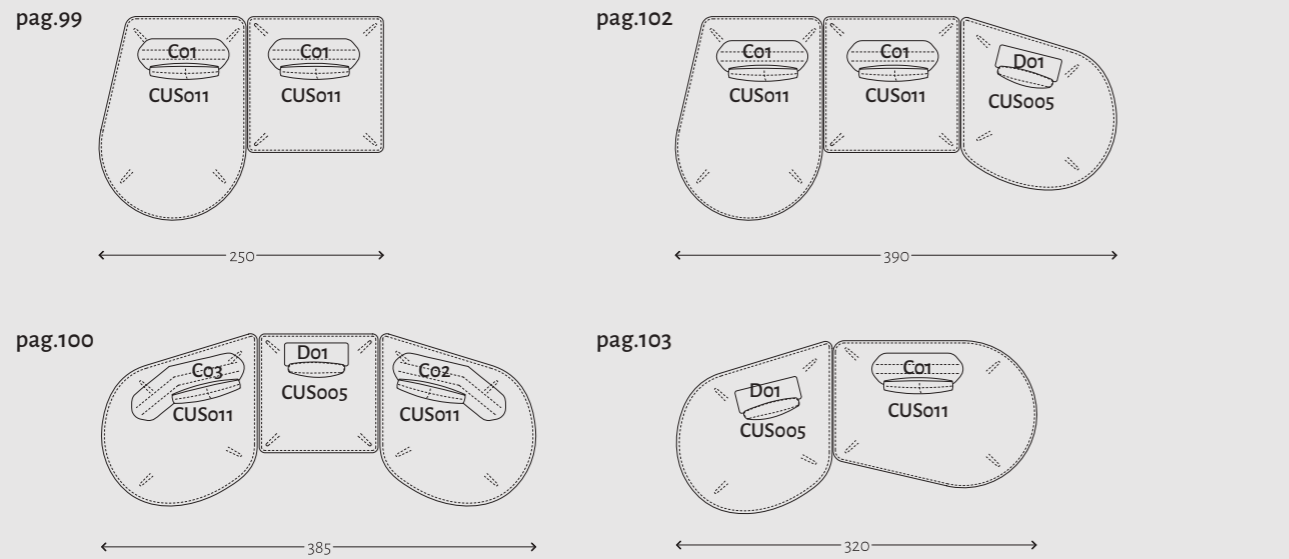

ESEMPI DI CONFIGURAZIONI / CONFIGURATION EXAMPLES