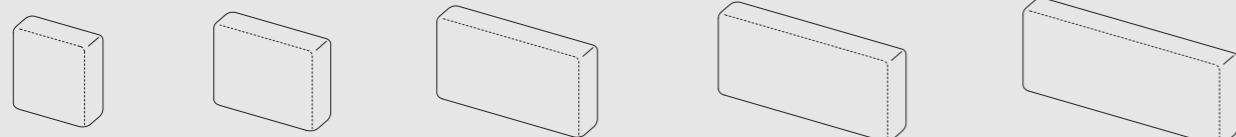

MOD004
seat
155x65xHs38 cm

MOD005
seat
180x65xHs38 cm

BRACCIOLI / ARMRESTS

MOD006
seat
90x90xHs38 cm

MOD007
seat
65x90xHs38 cm

MOD008
low armrest
H54x28x93 cm

MOD009
high armrest
H67x28x93 cm

SCHIENALI / BACKRESTS