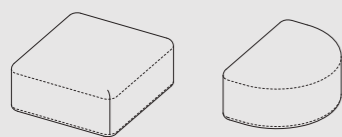

MOD006
seat
90x90xHs38 cm

MOD007
seat
65x90xHs38 cm