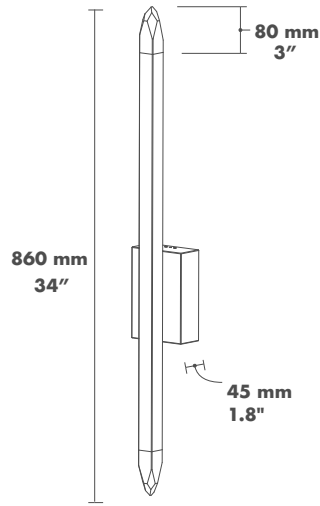

GROOT

Floor lamp h 1470x430x430 mm 10 kg LED 12vDC 150 watt 4000 lumens

NLL presents a variety of wall sconces for every taste: modern, stylish, complex and simple of different size and shape. Choose your favourite and refresh your interior.

Choose the type of wood and colour, make the fixture dimmable if you want to.

VECTOR
1.5 kg 20 watt 200 lumens

PROMETHEUS
2 kg 20 watt 200 lumens

PROMETHEUS CRYSTAL
2kg 20 watt 200 lumens

TRINITY
Wall light 2 kg 60 watt 1200 lumens

Choose the type of wood and colour, make it dimmable if you want to.

EQUILIBRIUM LONG

Long wall light h 470x1470x120 mm 6 kg LED 12vDC 100 watt 1500 lumens

MIRROR

With wooden tiles h 720x1030x40 mm 11 kg

With the use of our wooden tiles, we can create different designs of a mirror: vertical, horizontal, square, round etc. Contact us for the details and your special design.