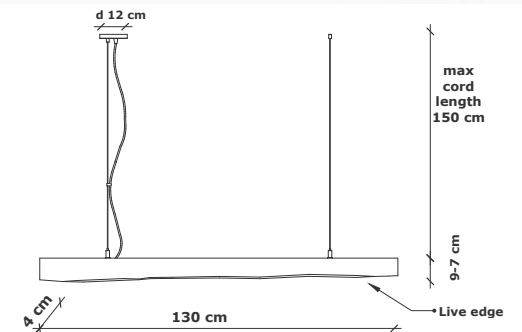

DRUID

Long pendant h 90x1300x40 mm custom length available 4.5 kg LED 12v-24v DC 35 watt 1200 lumens

Druid pendant is a unique wooden log of an old oak tree with live edges and natural holes crafted by nature itself. After it is filled by transparent resin in our studio, Druid transforms into a timeless, elegant, simple and authentic designer lamp. Due to its minimalist design, this fixture looks good in any interior. You can choose the colour and make it dimmable.