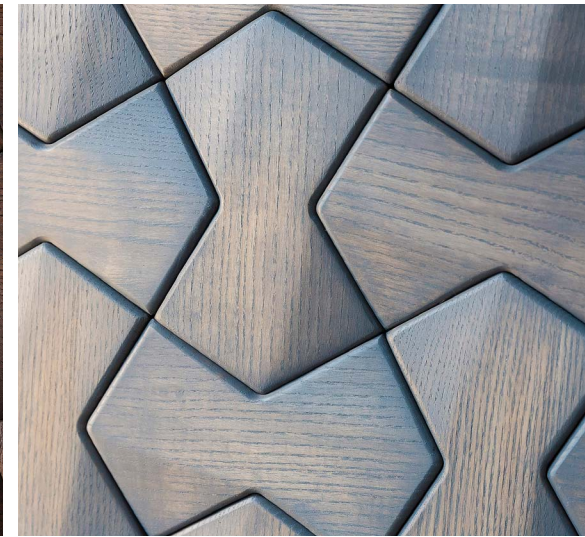

We have more than 20 types of wooden tiles. We produce our tiles in a standard size or we can adjust them for your space. Choose between 3 different thickness, combine the usual tiles with the ones with built-in LED lighting and choose between different types of wood and colour.

DECO PANELS