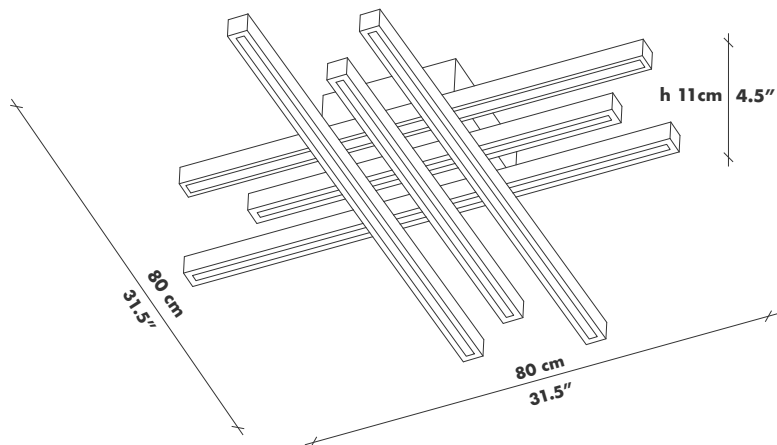

EQUIE

Ceiling light h 110x800x800 mm 4 kg LED 12vDC 60 watt 2500 lumens

A compact and cosy ceiling light that perfectly harmonizes with "Equilibrium" or "Equilibrium Long" wall sconces. Choose between different types of wood and colour, make it dimmable if you want to and breath a new life into any space.