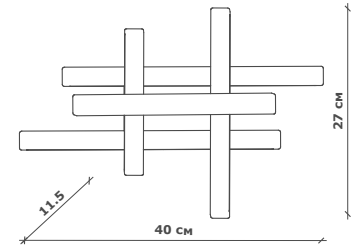

EQUILIBRIUM
Wall light 2 kg 35 watt 650 lumens