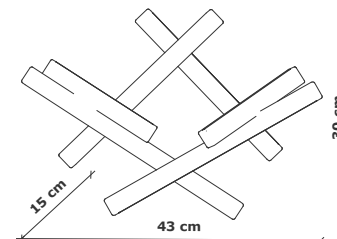

INTERSTELLAR
Wall light 2 kg 35 watt 650 lumens