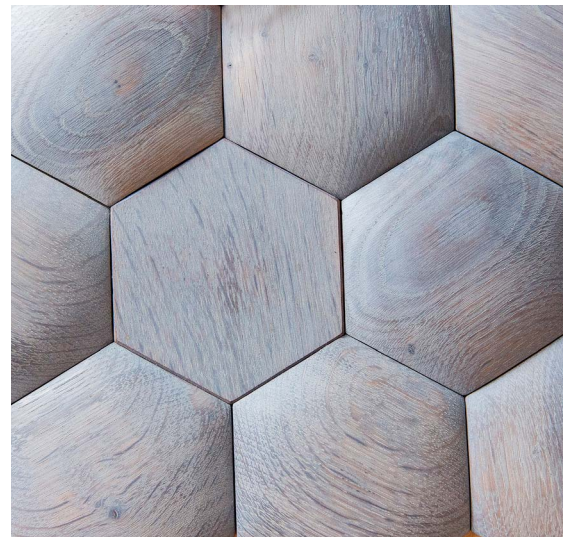

We have more than 20 types of wooden tiles. We produce our tiles in a standard size or we can adjust them for your space. Choose between 3 different thickness, combine the usual tiles with the ones with built-in LED lighting and choose between different types of wood and colour.

DECO PANELS