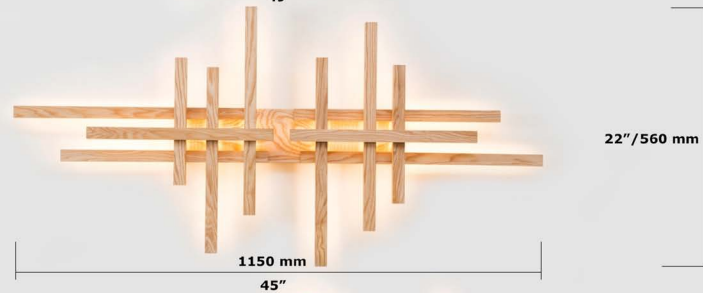

NATURAL OAK WOOD 2700K

variant 3

16"/410 mm

1240 mm 49"

NATURAL ASH WOOD 3000K

variant 2

22"/560 mm

1150 mm 45"

NATURAL ASH WOOD 3000K

Standard size

19"/470 mm

1470 mm 58"

We have more than 20 types of wooden tiles. We produce our tiles in a standard size or we can adjust them for your space. Choose between 3 different thickness, combine the usual tiles with the ones with built-in LED lighting and choose between different types of wood and colour.