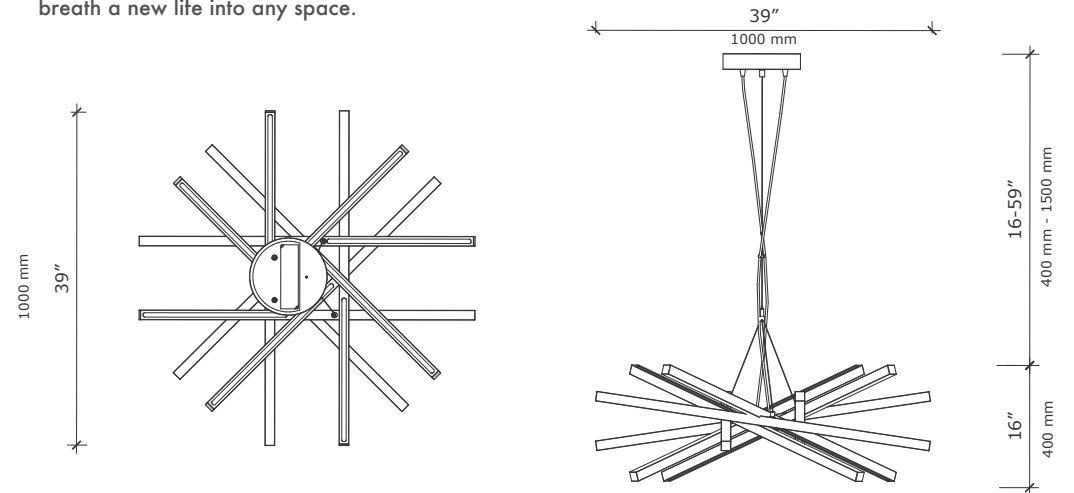

VORTEX

Round chandelier		h 400x1000x1000 mm	8 kg	LED	12vDC 100 watt	3000 lumens

Vortex is a symbol of whirlwind, a tornado, that creates a feeling of movement from all the angles. Choose the type of wood and colour, make it dimmable if you want to and breath a new life into any space.