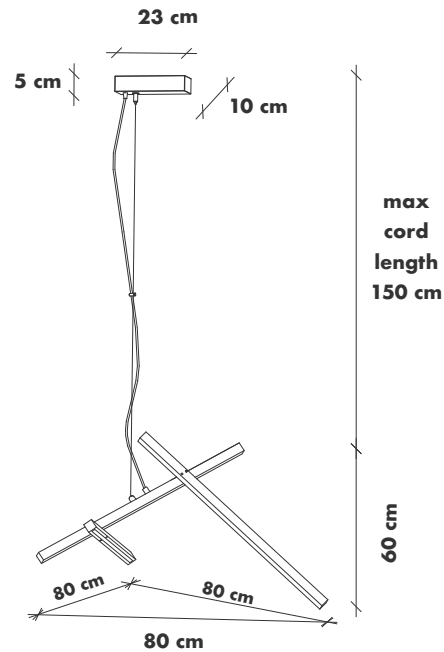

CASCADE

Build-up chandelier h 600x1150x500 mm 4-10kg LED 12vDC 60 watt 1500 lumens

Like our DNA chandelier, the Cascade is also a build-up fixture. Minimum order starts with 3 planks and goes up to 18. Choose between different types of wood and colour, make it dimmable if you want to and breath a new life into any space.