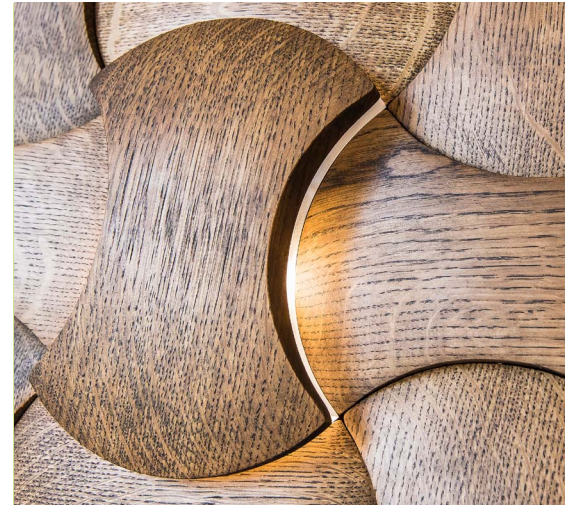

built-in LED lighting.