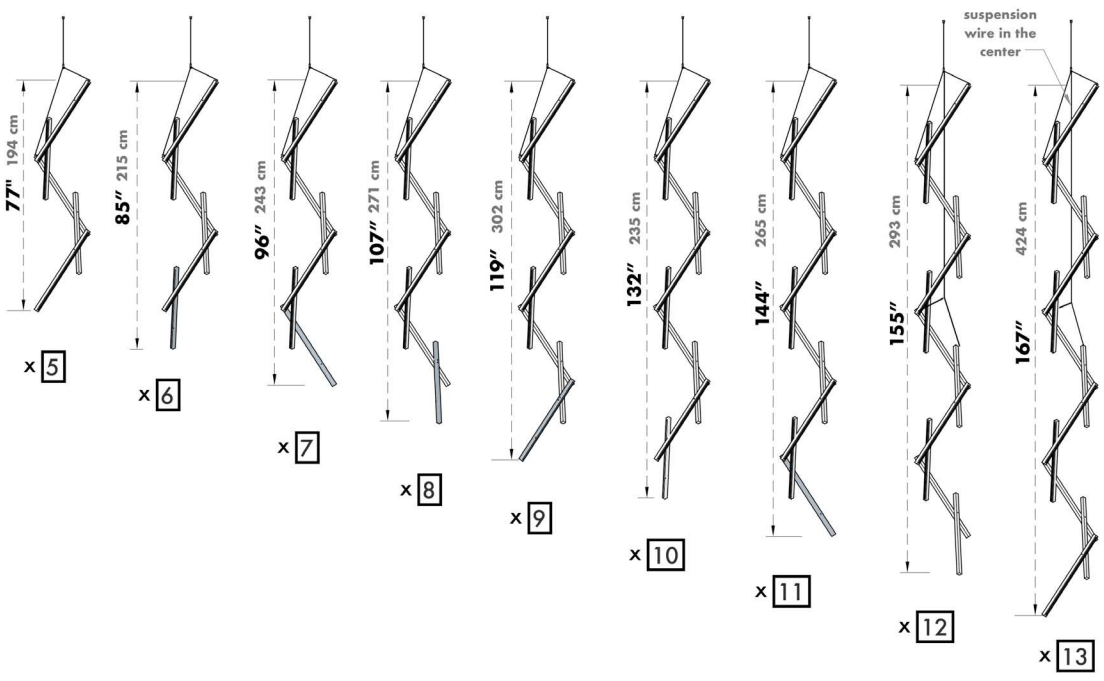

The DNA chandelier has a spiral-shaped structure made of wooden planks with built-in professional LED lighting. Depending on the number of elements, the length of the chandelier changes. The minimum order starts from 5 planks and goes up to 16 per one fixture. This fixture has a horizontal or vertical version. Because of its two intertwined parts, this chandelier looks similar to a DNA molecule. Choose between different types of wood and colour, make it dimmable if you want to and breath a new life into any space.

10x
132" LONG

11x
144" LONG

12x
155" LONG

13x
167" LONG

14x
179" LONG

15x
191" LONG

16x
203" LONG

You can play with different compositions when you use more than one chandelier.