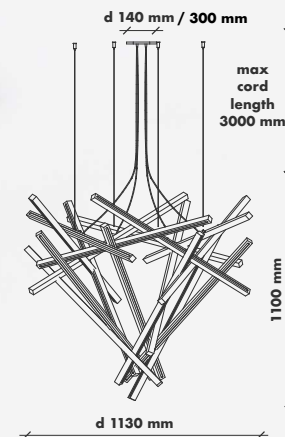

DIAMOND

Big size chandelier h 1100x1300x1300 mm 16 kg LED 12vDC 200 watt 6000 lumens