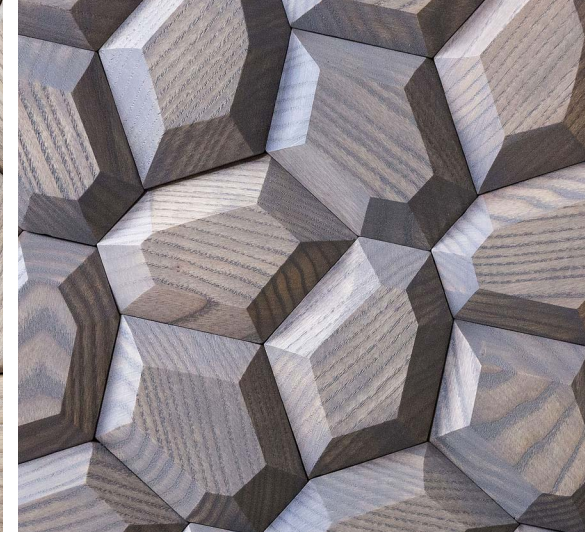

We have more than 20 types of wooden tiles. We produce our tiles in a standard size or we can adjust them for your space. Choose between 3 different thickness, combine the usual tiles with the ones with built-in LED lighting and choose between different types of wood and colour.

DECO PANELS