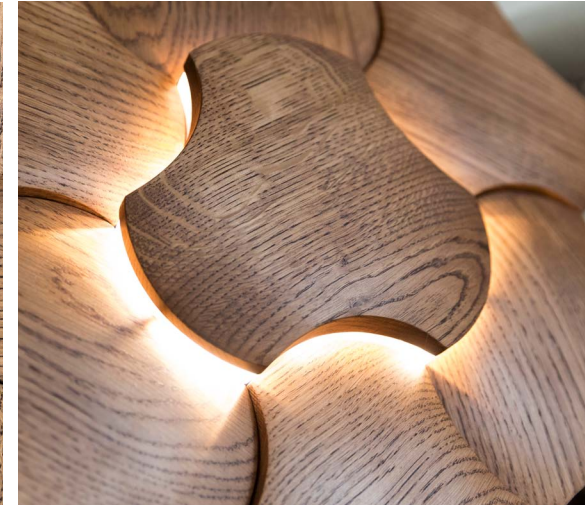

built-in LED lighting.