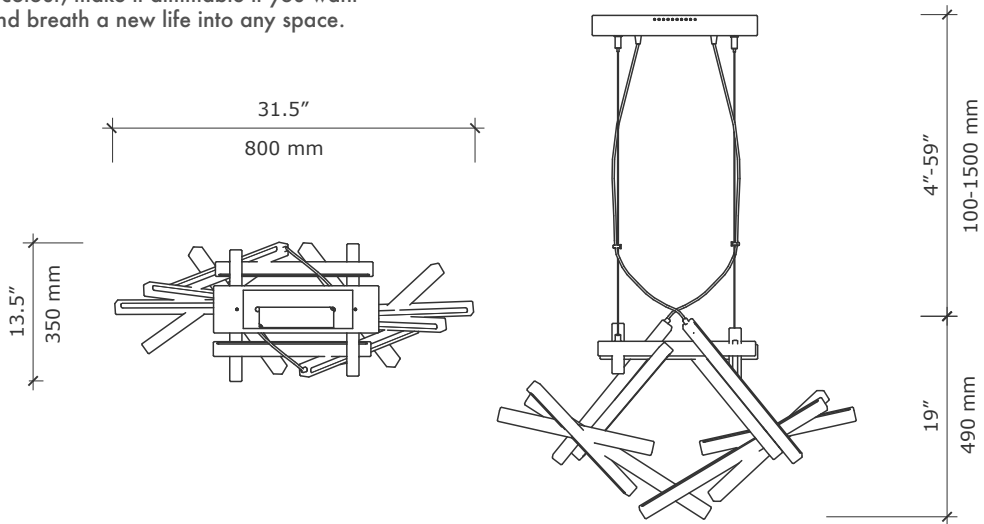

INTERSTELLAR

Small chandelier h 490x800x350 mm 4 kg LED 12vDC 60 watt 1200 lumens

The smallest version of Interstellar chandeliers. A small and compact lamp will make the place of your dwelling warm and cozy.

Choose between different types of wood and colour, make it dimmable if you want to and breath a new life into any space.