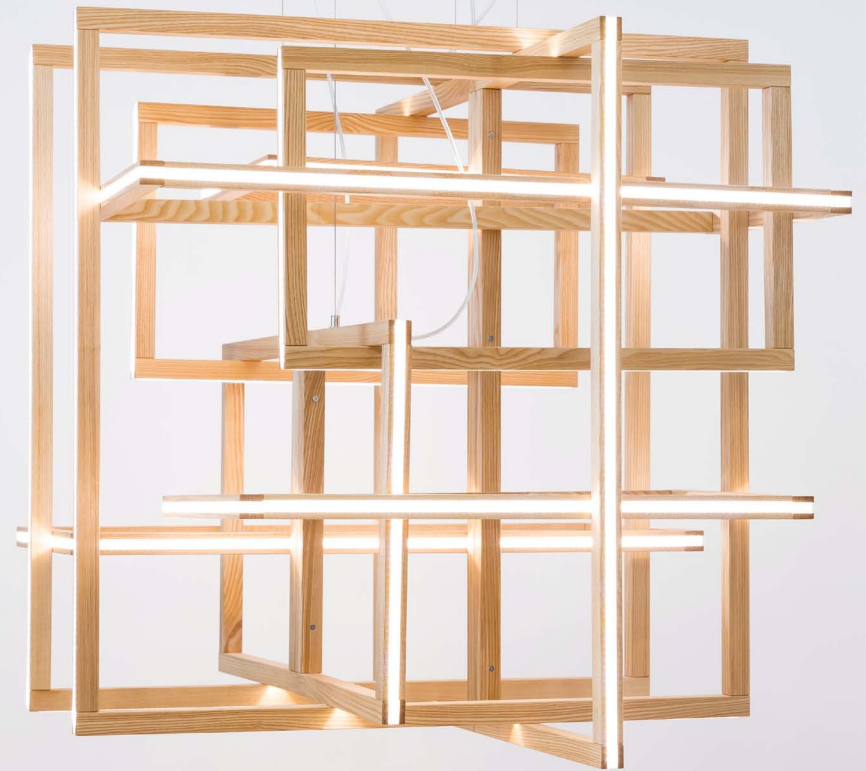

INTERLACEMENT

Interlaced chandelier h 780x320x320 mm 5 kg LED 12vDC 100 watt 2500 lumens

Interlacement is a high-tech chandelier designed for decorative lighting. Because of its interlaced parts, the fixture looks like a chain. Combine 2-3 fixtures and create an impression of a massive chandelier. Choose between different types of wood and colour, make it dimmable if you want to and breath a new life into any space.