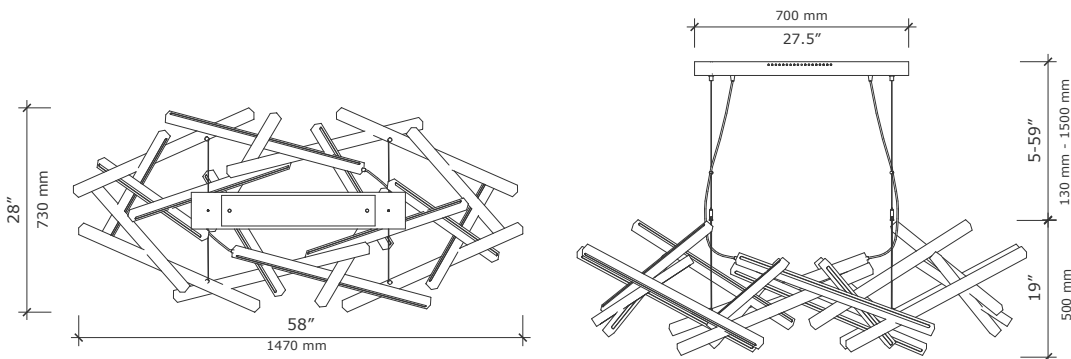

INFINITY LUX

Big size chandelier with colour resin   h 500x1470x730 mm   10 kg   LED   12vDC 150 watt   4000 lumens

We have added a colour resin to make this model more special and to give it a more cosmic look. Now you can choose between different types of wood, colour, make it dimmable and also choose the colour of resin that will make your fixture unique.