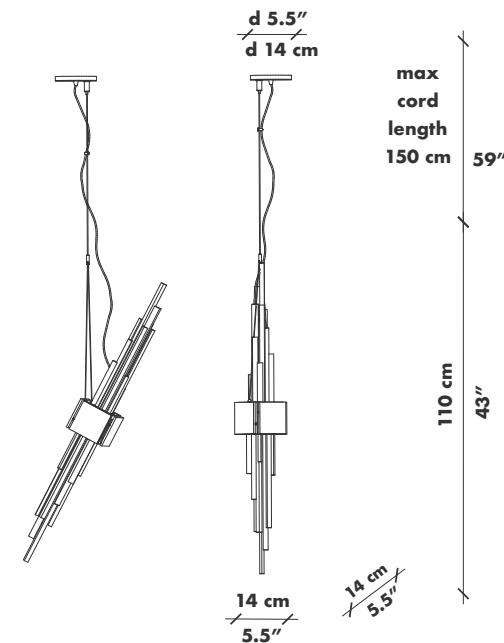

ACRUX PENDANT

1 fixture - 3 versions of hanging   h1100x140x140 mm   3 kg   LED   110/220v   e12/14   400 lumens

Our Acrux chandelier blown up like a star and bore these shiny little pieces! Made of solid wood, acrylic glass and metal to refresh your interior. The chandelier has many crystals made from acrylic glass which creates the effect of mysterious lighting. Choose the type of wood and colour, the colour of the metal base and make it dimmable if you want to. Breathe a new life into any space.