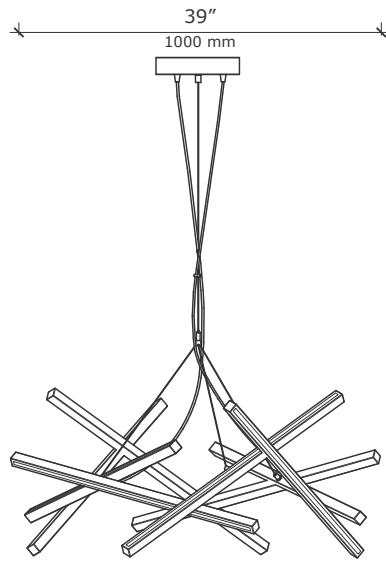

SIMPLICITY

Round chandelier h 400x1000x1000 mm 5 kg LED 12vDC 100 watt 2000 lumens

A simple and elegant chandelier that looks amazing in any interior because of its light construction and simple shape. Choose the type of wood and colour, make it dimmable if you want to and breath a new life into any space.