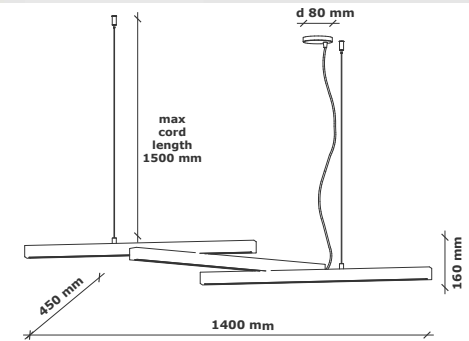

SOLO

Long pendant h 120x1400x450 mm 3 kg LED 12vDC 60 watt 2600 lumens

Simple and elegant lighting fixture created in a minimalist style as a perfect office, shop or showroom light. Choose between different types of wood and colour, make it dimmable if you want to and breath a new life into any space.