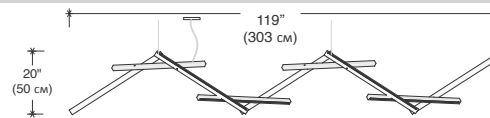

9x
119" LONG