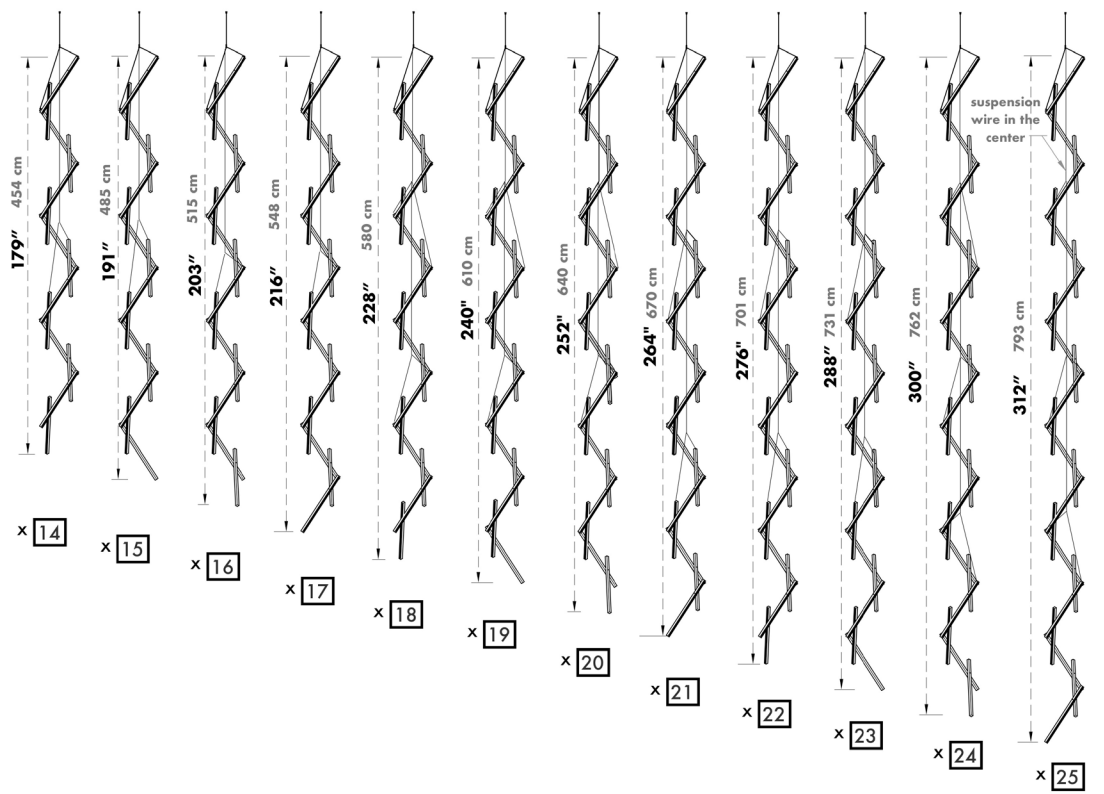

In creating of Groot floor lamp we were inspired by "Guardians of Galaxy" movie and it's concrete personage - Groot! This the modern floor lamp has a very futuristic look and is a stylish addition to any contemporary interior. Choose the type of wood and colour, make it dimmable if you want to.