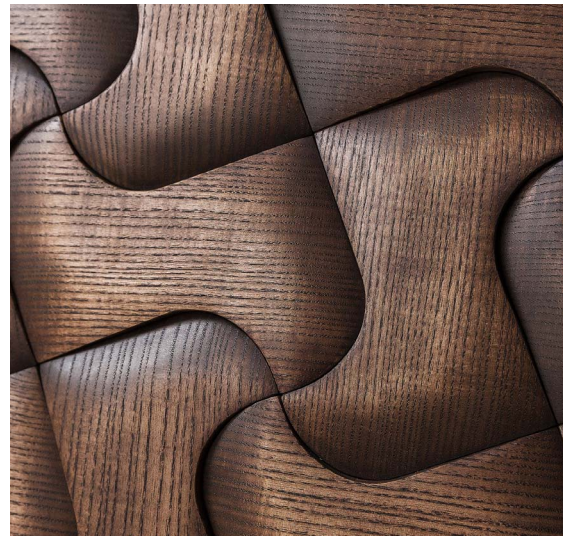

We have more than 20 types of wooden tiles. We produce our tiles in a standard size or we can adjust them for your space. Choose between 3 different thickness, combine the usual tiles with the ones with built-in LED lighting and choose between different types of wood and colour.

DECO PANELS