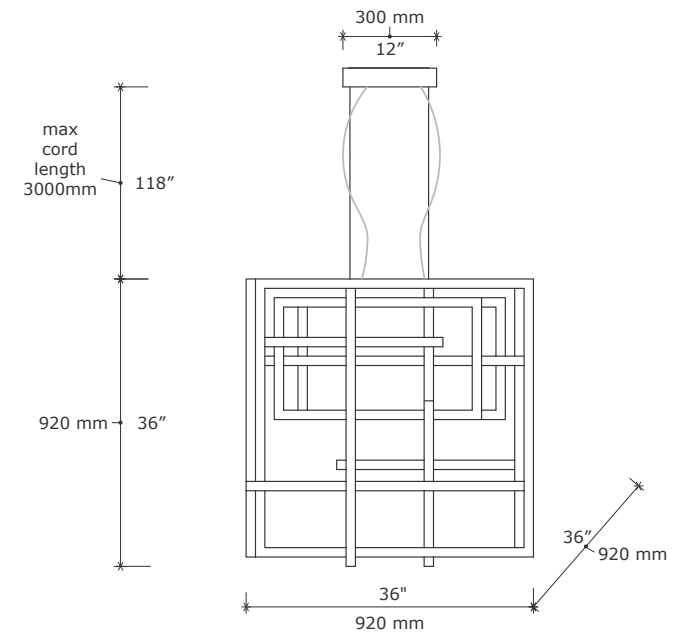

CUBE

Big size chandelier h 920x920x920 mm 14 kg LED 12vDC 300 watt 7000 lumens

Cube is a high-tech chandelier designed for decorative lighting. Because of its interlaced parts, the chandelier looks like a big cube made of small ones. The Cube chandelier will look best in loft interiors, staircases with high ceilings, art-galleries and exhibition halls. Choose the type of wood and colour, make it dimmable if you want to and breath a new life into any space.