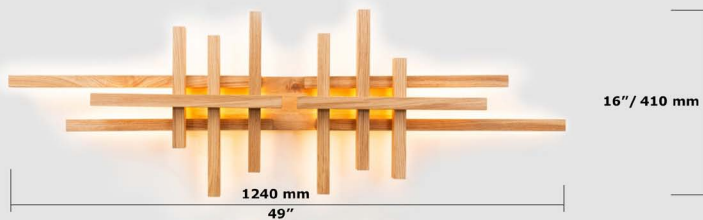

MIRROR

With wooden tiles h 720x1030x40 mm 11 kg

With the use of our wooden tiles, we can create different designs of a mirror: vertical, horizontal, square, round etc. Contact us for the details and your special design.

NATURAL OAK WOOD 2700K

variant 3

16"/410 mm

1240 mm 49"

NATURAL ASH WOOD 3000K