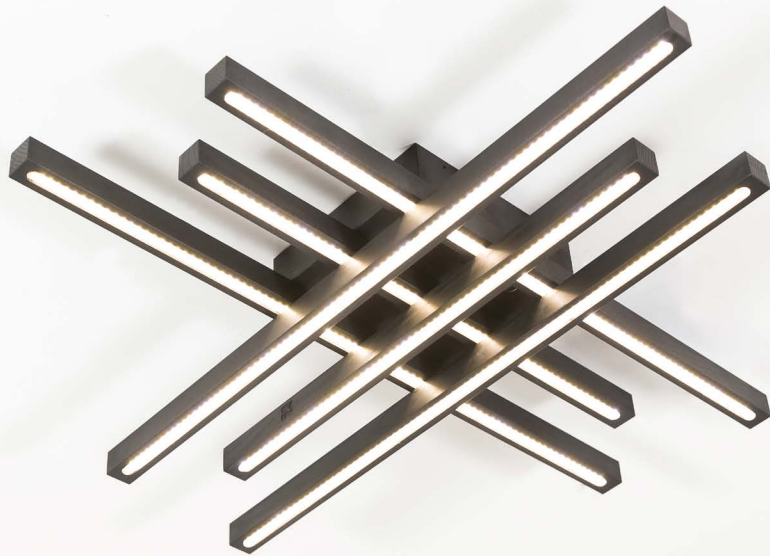

EQUIE

Ceiling light h 110x800x800 mm 4 kg LED 12vDC 60 watt 2500 lumens

A compact and cosy ceiling light that perfectly harmonizes with "Equilibrium" or "Equilibrium Long" wall sconces. Choose between different types of wood and colour, make it dimmable if you want to and breath a new life into any space.

SOLO

Long pendant h 120x1400x450 mm 3 kg LED 12vDC 60 watt 2600 lumens

Simple and elegant lighting fixture created in a minimalist style as a perfect office, shop or showroom light. Choose between different types of wood and colour, make it dimmable if you want to and breath a new life into any space.

DRUID

Long pendant h 90x1300x40 mm custom length available 4.5 kg LED 12v-24v DC 35 watt 1200 lumens

Druid pendant is a unique wooden log of an old oak tree with live edges and natural holes crafted by nature itself. After it is filled by transparent resin in our studio, Druid transforms into a timeless, elegant, simple and authentic designer lamp. Due to its minimalist design, this fixture looks good in any interior. You can choose the colour and make it dimmable.