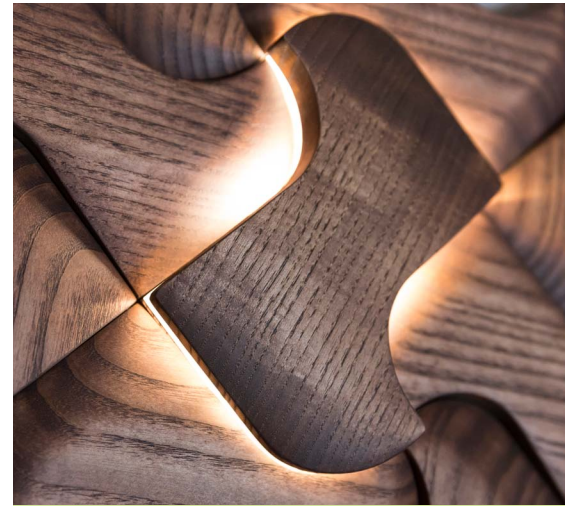

built-in LED lighting.