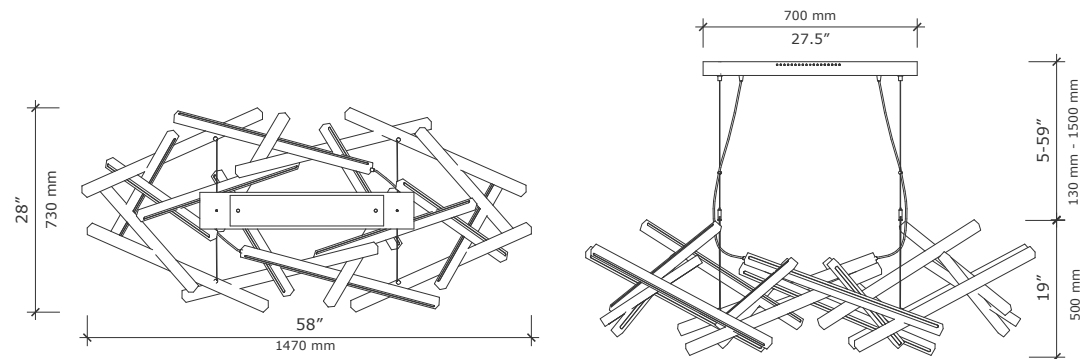

INFINITY

Big size chandelier   h 500x1470x730 mm   10 kg   LED   12vDC 150 watt   4000 lumens

Inspired by infinite Space the Infinity chandelier creates a hypnotizing atmosphere which makes you want to fly among its velvet rays of light.

Choose the type of wood and colour, make it dimmable if you want to and breath a new life into any space.

INFINITY LUX

Big size chandelier with colour resin   h 500x1470x730 mm   10 kg   LED   12vDC 150 watt   4000 lumens

We have added a colour resin to make this model more special and to give it a more cosmic look. Now you can choose between different types of wood, colour, make it dimmable and also choose the colour of resin that will make your fixture unique.