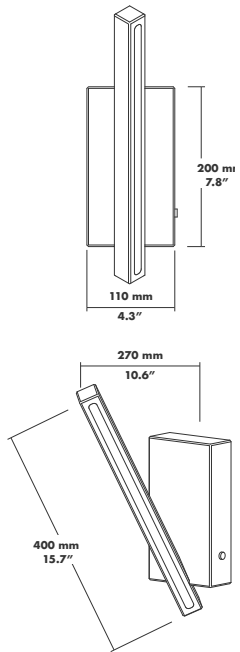

VECTOR
1.5 kg 20 watt 200 lumens

PROMETHEUS
2 kg 20 watt 200 lumens