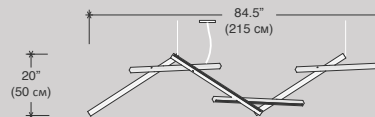

6x
84.5" LONG