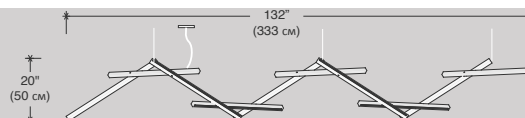

10x
132" LONG