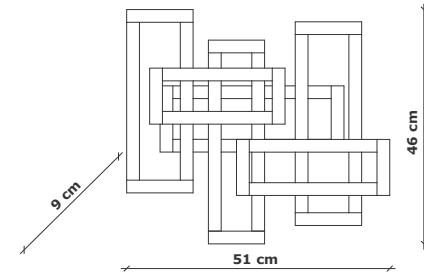

PLEX
Wall light 3 kg 60 watt 200 lumens