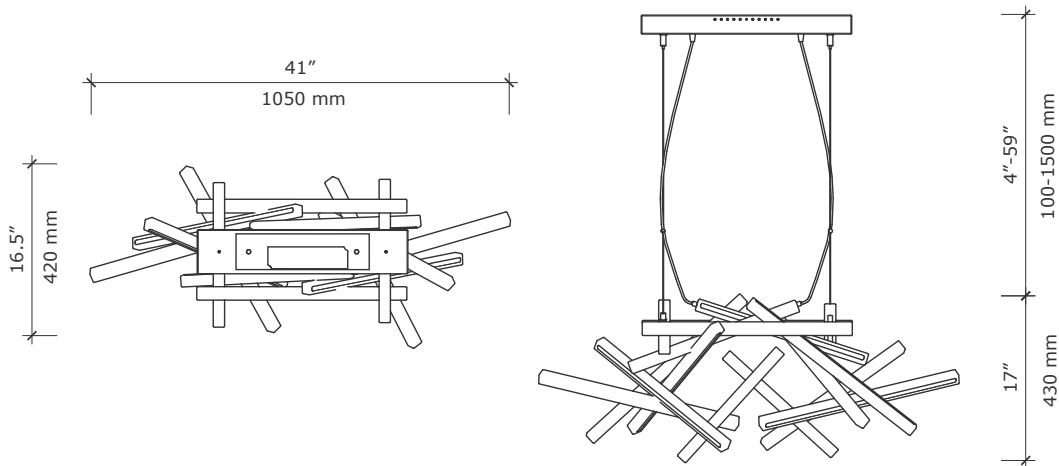

INTERSTELLAR XL LUX

Chandelier with colour resin   h 430x1050x420 mm   6 kg   LED   12vDC 100 watt   2500 lumens

Another bigger version of a classic Interstellar fixture but with the addition of a colour resin. Now you can choose between different types of wood, colour, make it dimmable and also choose the colour of resin that will make your fixture unique.