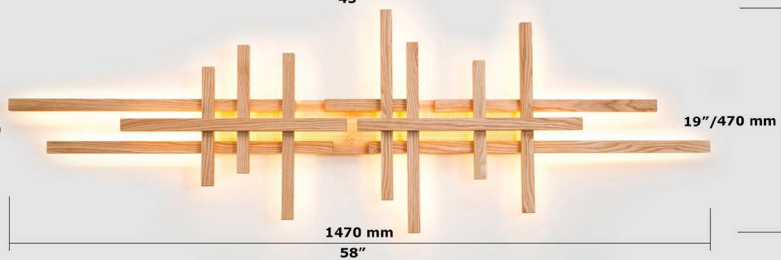

Choose the type of wood and colour, make it dimmable if you want to.

EQUILIBRIUM LONG

Long wall light h 470x1470x120 mm 6 kg LED 12vDC 100 watt 1500 lumens

MIRROR

With wooden tiles h 720x1030x40 mm 11 kg

With the use of our wooden tiles, we can create different designs of a mirror: vertical, horizontal, square, round etc. Contact us for the details and your special design.

NATURAL OAK WOOD 2700K

variant 3

16"/410 mm

1240 mm 49"

NATURAL ASH WOOD 3000K

variant 2

22"/560 mm

1150 mm 45"

NATURAL ASH WOOD 3000K

Standard size

19"/470 mm

1470 mm 58"

We have more than 20 types of wooden tiles. We produce our tiles in a standard size or we can adjust them for your space. Choose between 3 different thickness, combine the usual tiles with the ones with built-in LED lighting and choose between different types of wood and colour.