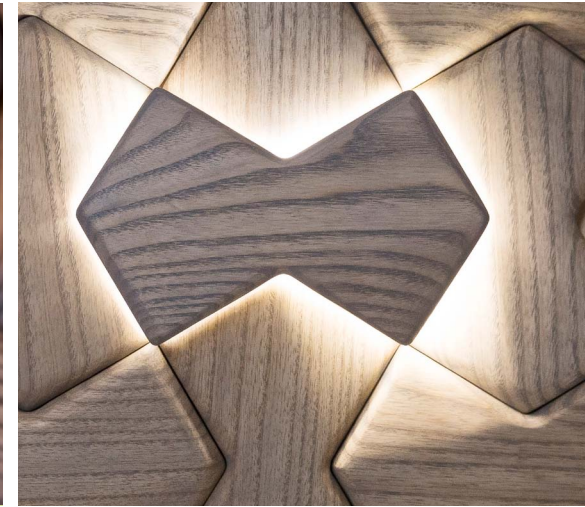

built-in LED lighting.