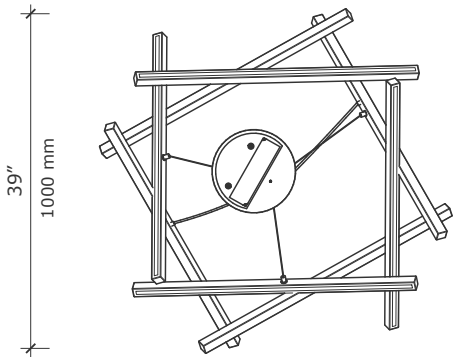

SIMPLICITY

Round chandelier h 400x1000x1000 mm 5 kg LED 12vDC 100 watt 2000 lumens

A simple and elegant chandelier that looks amazing in any interior because of its light construction and simple shape. Choose the type of wood and colour, make it dimmable if you want to and breath a new life into any space.