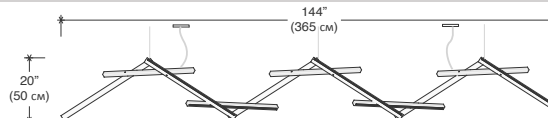

11x
144" LONG