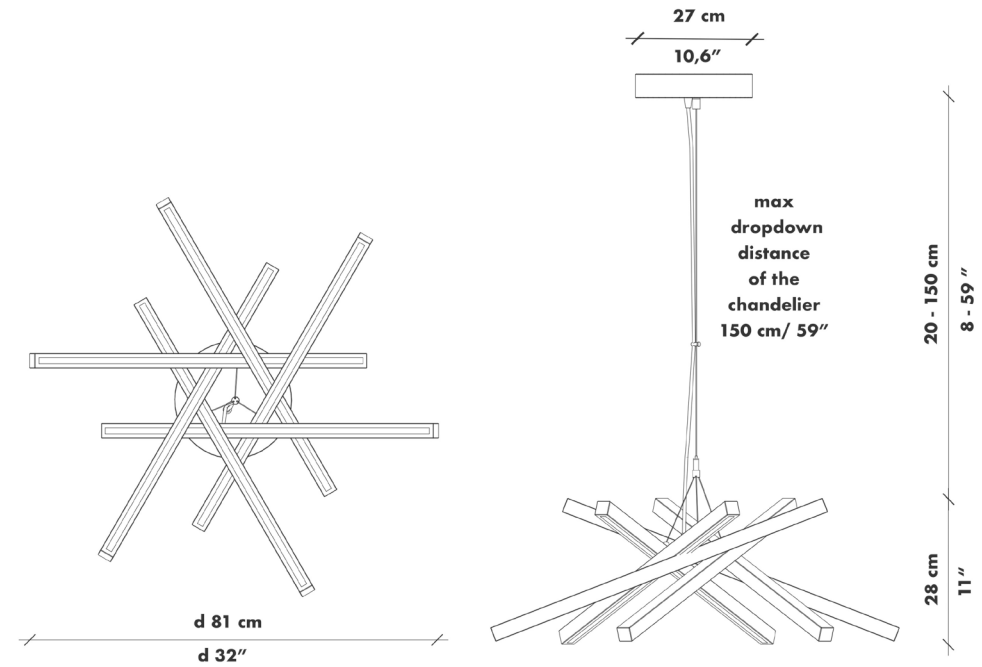

ASTRA

Round shape chandelier   h 430x1050x420 mm   6 kg   LED   12vDC 100 watt   2500 lumens