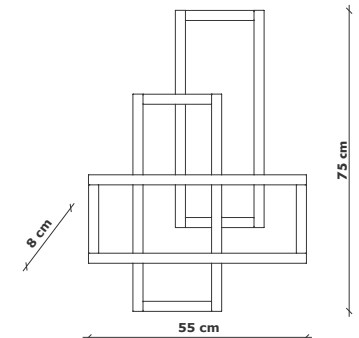

TRINITY
Wall light 2 kg 60 watt 1200 lumens