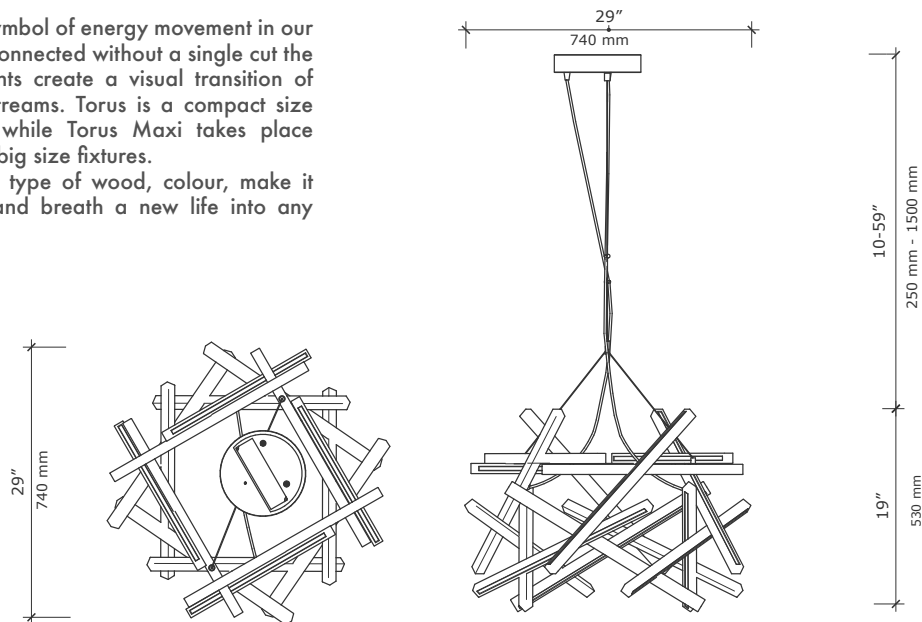

TORUS and TORUS MAXI

Spheric chandelier	MAXI	h 530x740x740 mm	7.5 kg	LED	12vDC 100 watt	3000 lumens
		h 420x620x620 mm	6.5 kg	LED	12vDC 100 watt	2300 lumens

Torus is a symbol of energy movement in our Universe. Connected without a single cut the light elements create a visual transition of lines and streams. Torus is a compact size chandelier while Torus Maxi takes place among the big size fixtures. Choose the type of wood, colour, make it dimmable and breath a new life into any space.