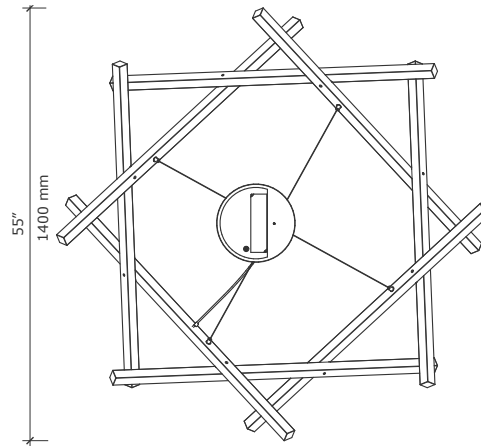

SIMPLICITY

Round chandelier h 400x1000x1000 mm 5 kg LED 12vDC 100 watt 2000 lumens

A simple and elegant chandelier that looks amazing in any interior because of its light construction and simple shape. Choose the type of wood and colour, make it dimmable if you want to and breath a new life into any space.

SIMPLICITY MAXI

Build-up big size model h 500x1400x1400 mm 9 kg LED 12vDC 150 watt 2500 lumens

Our standard Simplicity model gains an upgrade turning into a much bigger build-up model. If you are a fan of simple shapes and big size - this beauty is your perfect choice! Choose the type of wood and colour, make it dimmable if you want to and breath a new life into any space.