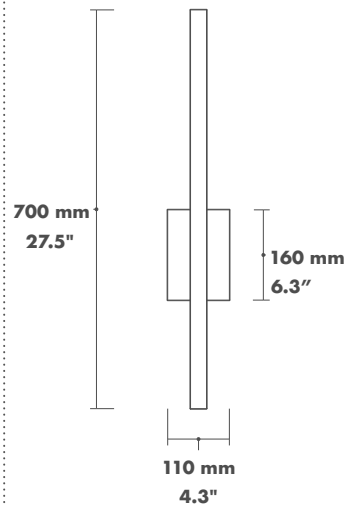

PROMETHEUS CRYSTAL
2kg 20 watt 200 lumens