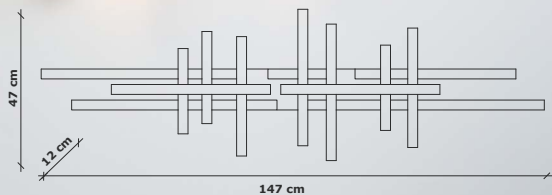

Choose the type of wood and colour, make it dimmable if you want to.

EQUILIBRIUM LONG

Long wall light h 470x1470x120 mm 6 kg LED 12vDC 100 watt 1500 lumens

MIRROR

With wooden tiles h 720x1030x40 mm 11 kg

With the use of our wooden tiles, we can create different designs of a mirror: vertical, horizontal, square, round etc. Contact us for the details and your special design.