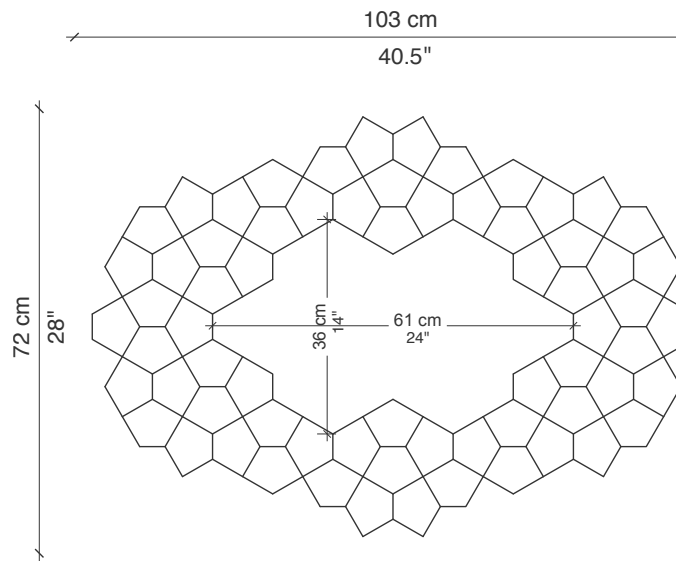

Our biggest wall sconce. Beautiful addition to your interior. Modern, elegant and stylish. Looks absolutely fantastic in your bedroom.

Choose the type of wood and colour, make it dimmable if you want to.

EQUILIBRIUM LONG

Long wall light h 470x1470x120 mm 6 kg LED 12vDC 100 watt 1500 lumens

MIRROR

With wooden tiles h 720x1030x40 mm 11 kg

With the use of our wooden tiles, we can create different designs of a mirror: vertical, horizontal, square, round etc. Contact us for the details and your special design.

NATURAL OAK WOOD 2700K

variant 3

16"/410 mm

1240 mm 49"

NATURAL ASH WOOD 3000K

variant 2

22"/560 mm

1150 mm 45"

NATURAL ASH WOOD 3000K

Standard size

19"/470 mm

1470 mm 58"