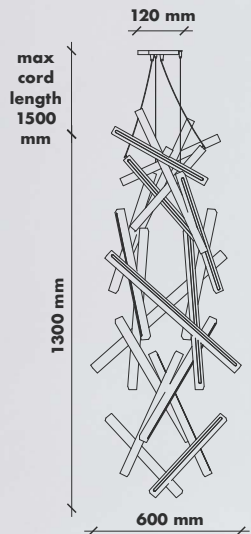

Beautiful big size chandelier that looks like a little waterfall.
Choose the type of wood and colour, make it dimmable if you want to and breath a new life into any space.

GENESIS

Long chandelier h 1300x500x600 mm 10 kg LED 12vDC 150 watt 4000 lumens

Sparkling big size chandelier shines brightly like a diamond.
Choose the type of wood and colour, make it dimmable if you want to and breath a new life into any space.