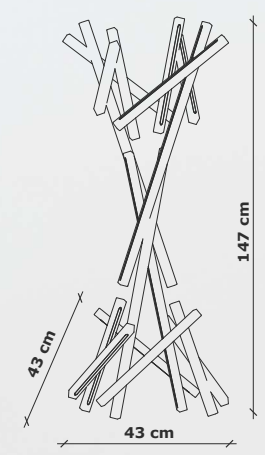

DNA
Long chandelier

DNA
Vertical chandelier

DNA
Double chandelier

5x
75" LONG

6x
84.5" LONG

7x
96.5" LONG

8x
107" LONG

9x
119" LONG

10x
132" LONG

11x
144" LONG

12x
155" LONG

13x
167" LONG

14x
179" LONG

15x
191" LONG

16x
203" LONG

You can play with different compositions when you use more than one chandelier.