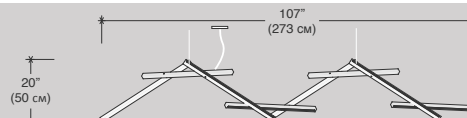

8x
107" LONG