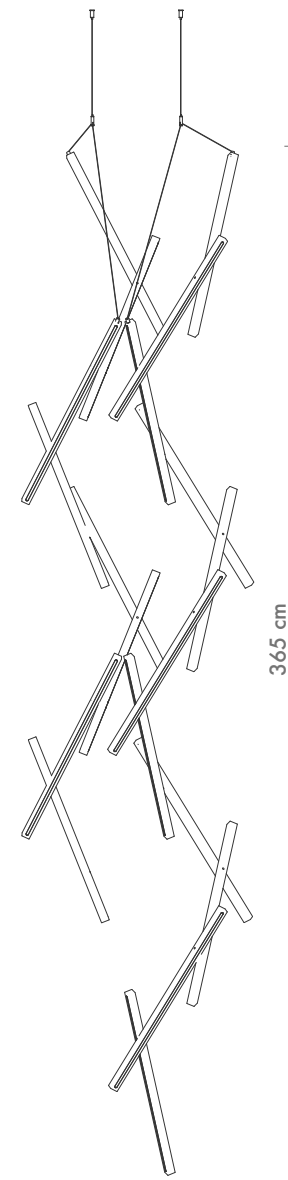

DRUID

Long pendant h 90x1300x40 mm custom length available 4.5 kg LED 12v-24v DC 35 watt 1200 lumens

Druid pendant is a unique wooden log of an old oak tree with live edges and natural holes crafted by nature itself. After it is filled by transparent resin in our studio, Druid transforms into a timeless, elegant, simple and authentic designer lamp. Due to its minimalist design, this fixture looks good in any interior. You can choose the colour and make it dimmable.

The DNA chandelier has a spiral-shaped structure made of wooden planks with built-in professional LED lighting. Depending on the number of elements, the length of the chandelier changes. The minimum order starts from 5 planks and goes up to 16 per one fixture. This fixture has a horizontal or vertical version. Because of its two intertwined parts, this chandelier looks similar to a DNA molecule. Choose between different types of wood and colour, make it dimmable if you want to and breath a new life into any space.

DNA
Long chandelier

DNA
Vertical chandelier

DNA
Double chandelier

5x
75" LONG

6x
84.5" LONG

7x
96.5" LONG

8x
107" LONG

9x
119" LONG

10x
132" LONG

11x
144" LONG

12x
155" LONG

13x
167" LONG

14x
179" LONG

15x
191" LONG

16x
203" LONG

You can play with different compositions when you use more than one chandelier.