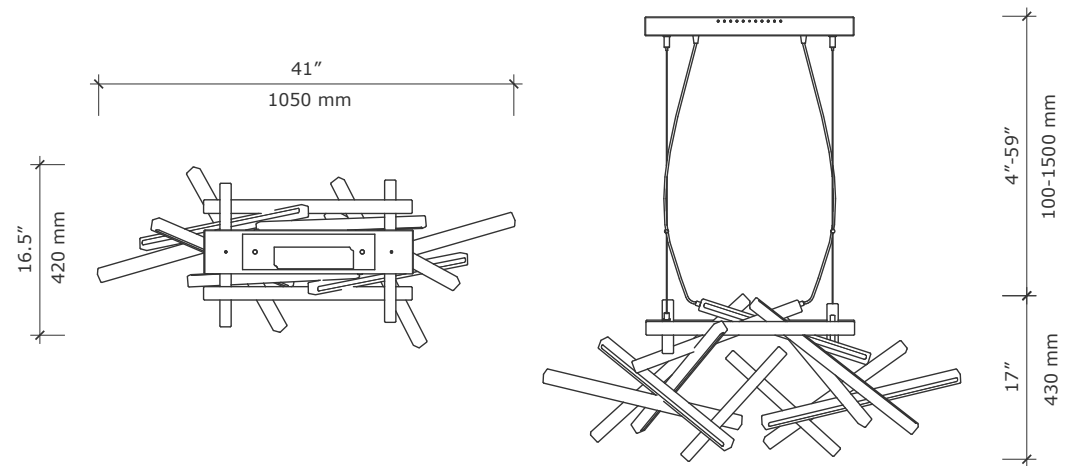

INTERSTELLAR XL

Middle size chandelier h 430x1050x420 mm 6 kg LED 12vDC 100 watt 2500 lumens

A bigger version of our well-known Interstellar fixture.

Choose the type of wood and colour, make it dimmable if you want to and breath a new life into any space.