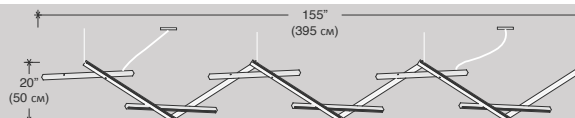

12x
155" LONG