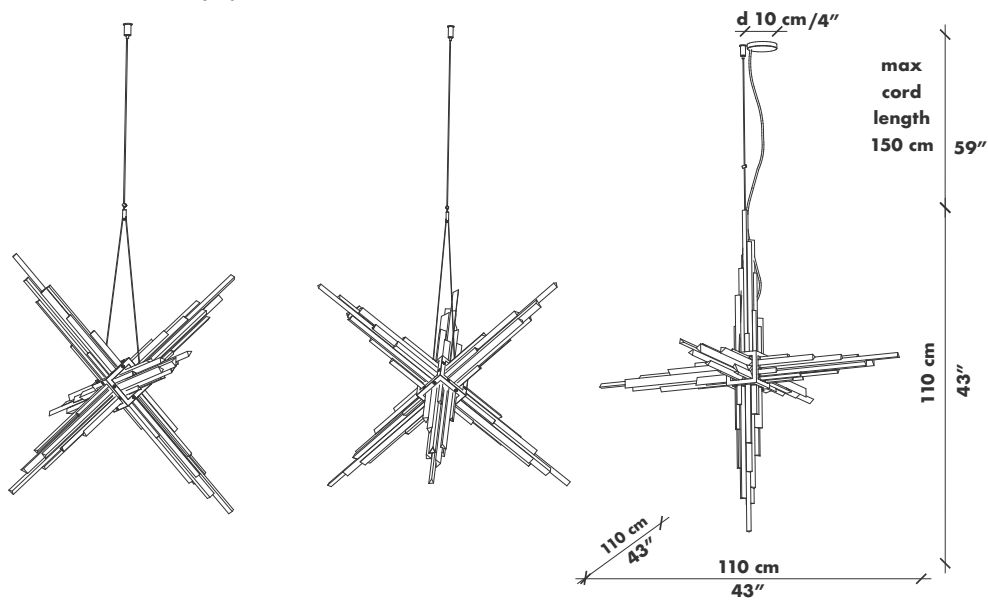

ACRUX

1 fixture - 3 versions of hanging   1100x1100x1100 mm   4.5 kg   LED   110/220v   e12/14   200 lumens

Acrux is a big size chandelier made of wood, acrylic glass and metal. The chandelier has many crystals made from acrylic glass which creates the effect of mysterious lighting. Choose the type of wood and colour, the colour of the metal base and make it dimmable if you want to. Breathe a new life into any space.