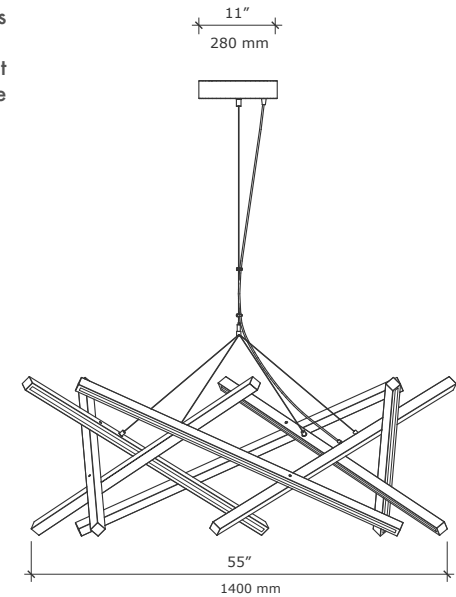

SIMPLICITY MAXI

Build-up big size model h 500x1400x1400 mm 9 kg LED 12vDC 150 watt 2500 lumens

Our standard Simplicity model gains an upgrade turning into a much bigger build-up model. If you are a fan of simple shapes and big size - this beauty is your perfect choice! Choose the type of wood and colour, make it dimmable if you want to and breath a new life into any space.