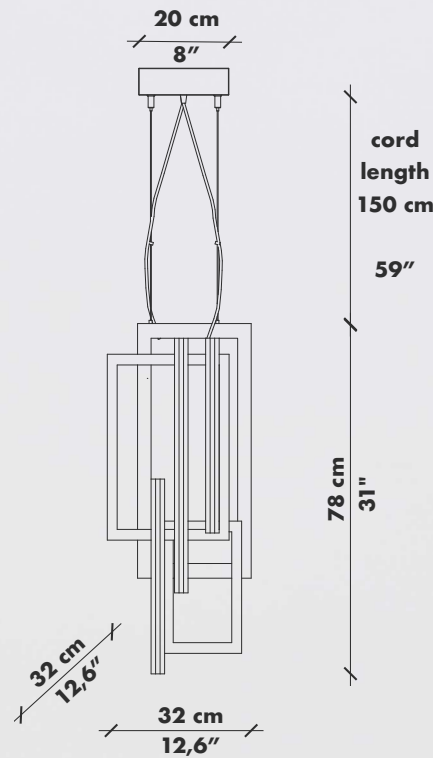

INTERLACEMENT

Interlaced chandelier h 780x320x320 mm 5 kg LED 12vDC 100 watt 2500 lumens

Interlacement is a high-tech chandelier designed for decorative lighting. Because of its interlaced parts, the fixture looks like a chain. Combine 2-3 fixtures and create an impression of a massive chandelier. Choose between different types of wood and colour, make it dimmable if you want to and breath a new life into any space.

CUBE

Big size chandelier h 920x920x920 mm 14 kg LED 12vDC 300 watt 7000 lumens

Cube is a high-tech chandelier designed for decorative lighting. Because of its interlaced parts, the chandelier looks like a big cube made of small ones. The Cube chandelier will look best in loft interiors, staircases with high ceilings, art-galleries and exhibition halls. Choose the type of wood and colour, make it dimmable if you want to and breath a new life into any space.