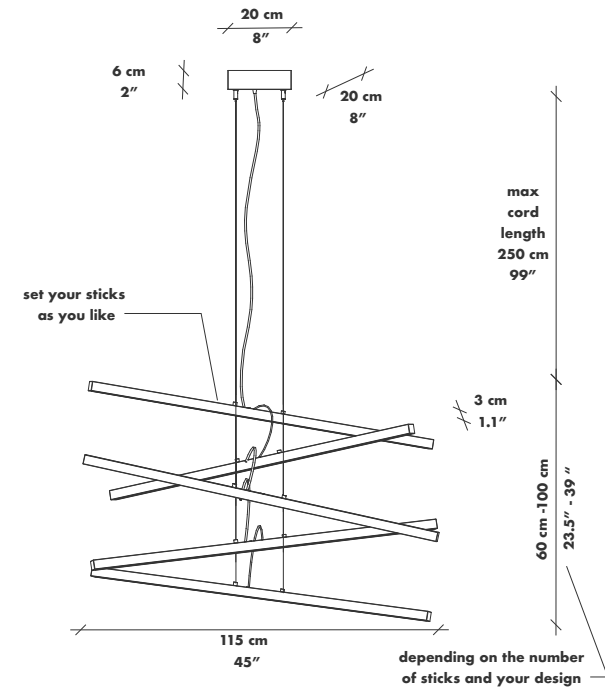

CASCADE

Build-up chandelier h 600x1150x500 mm 4-10kg LED 12vDC 60 watt 1500 lumens

Like our DNA chandelier, the Cascade is also a build-up fixture. Minimum order starts with 3 planks and goes up to 18. Choose between different types of wood and colour, make it dimmable if you want to and breath a new life into any space.