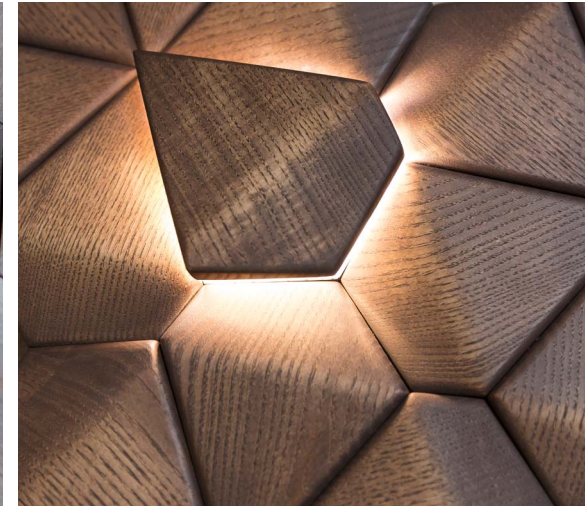

built-in LED lighting.