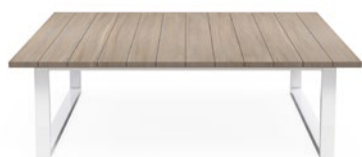

Coffee Table
Mesa Central

120 cm | 120 cm | 36 cm

1,304.00 €

Teak with white frame / *Teca con marco blanco*

110 cm | 75 cm

1,455.00 €